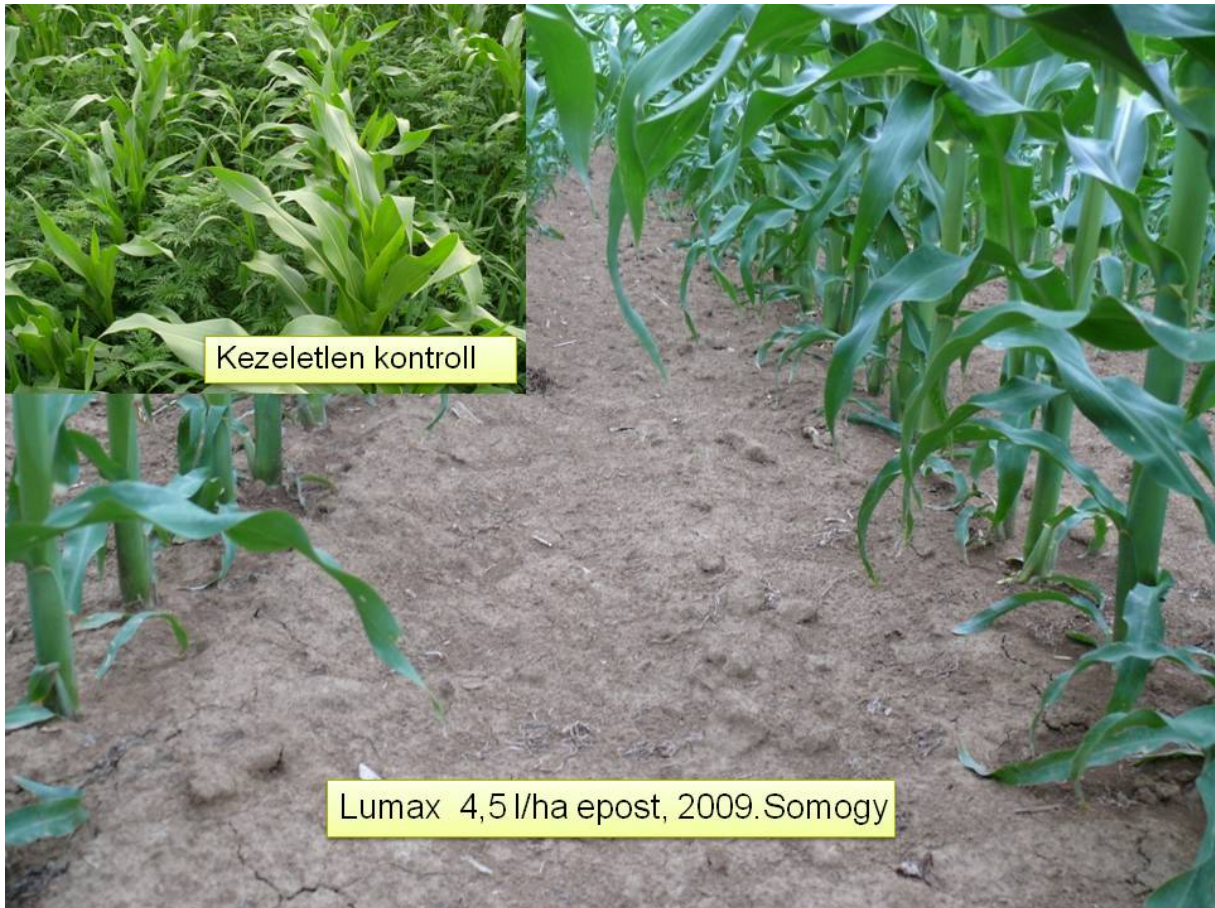

# Gyomirtószer választék

The diagram illustrates the growth stages of corn plants, from seed to maturity, with various herbicide products indicated by arrows pointing to the corresponding stages:

- ProNik**: Indicated by an arrow pointing to the seed stage.
- casper MILAGRO**: Indicated by an arrow pointing to the early seedling stage.
- Calaris**: Indicated by an arrow pointing to the early seedling stage.
- LUMAX**: Indicated by a large arrow pointing to the early seedling stage.
- DUAL GOLD** and **GARDOPRIM PLUS 500 SC**: Indicated by arrows pointing to the early seedling stage.
- Callisto 4 SC**: Indicated by a large arrow pointing to the early seedling stage.

The Syngenta logo is visible in the bottom right corner.

**LUMAX™**

*Technológiai javaslat:*

**Magról kelő egy- és kétszikű gyomok ellen**  
**Dózis: 4,5 l/ha**

**Kezelés időpontja: alapkezelés**

- pre-emergensen
- **korai-posztemergensen - egyszikűek 3 leveles fejlettségéig**